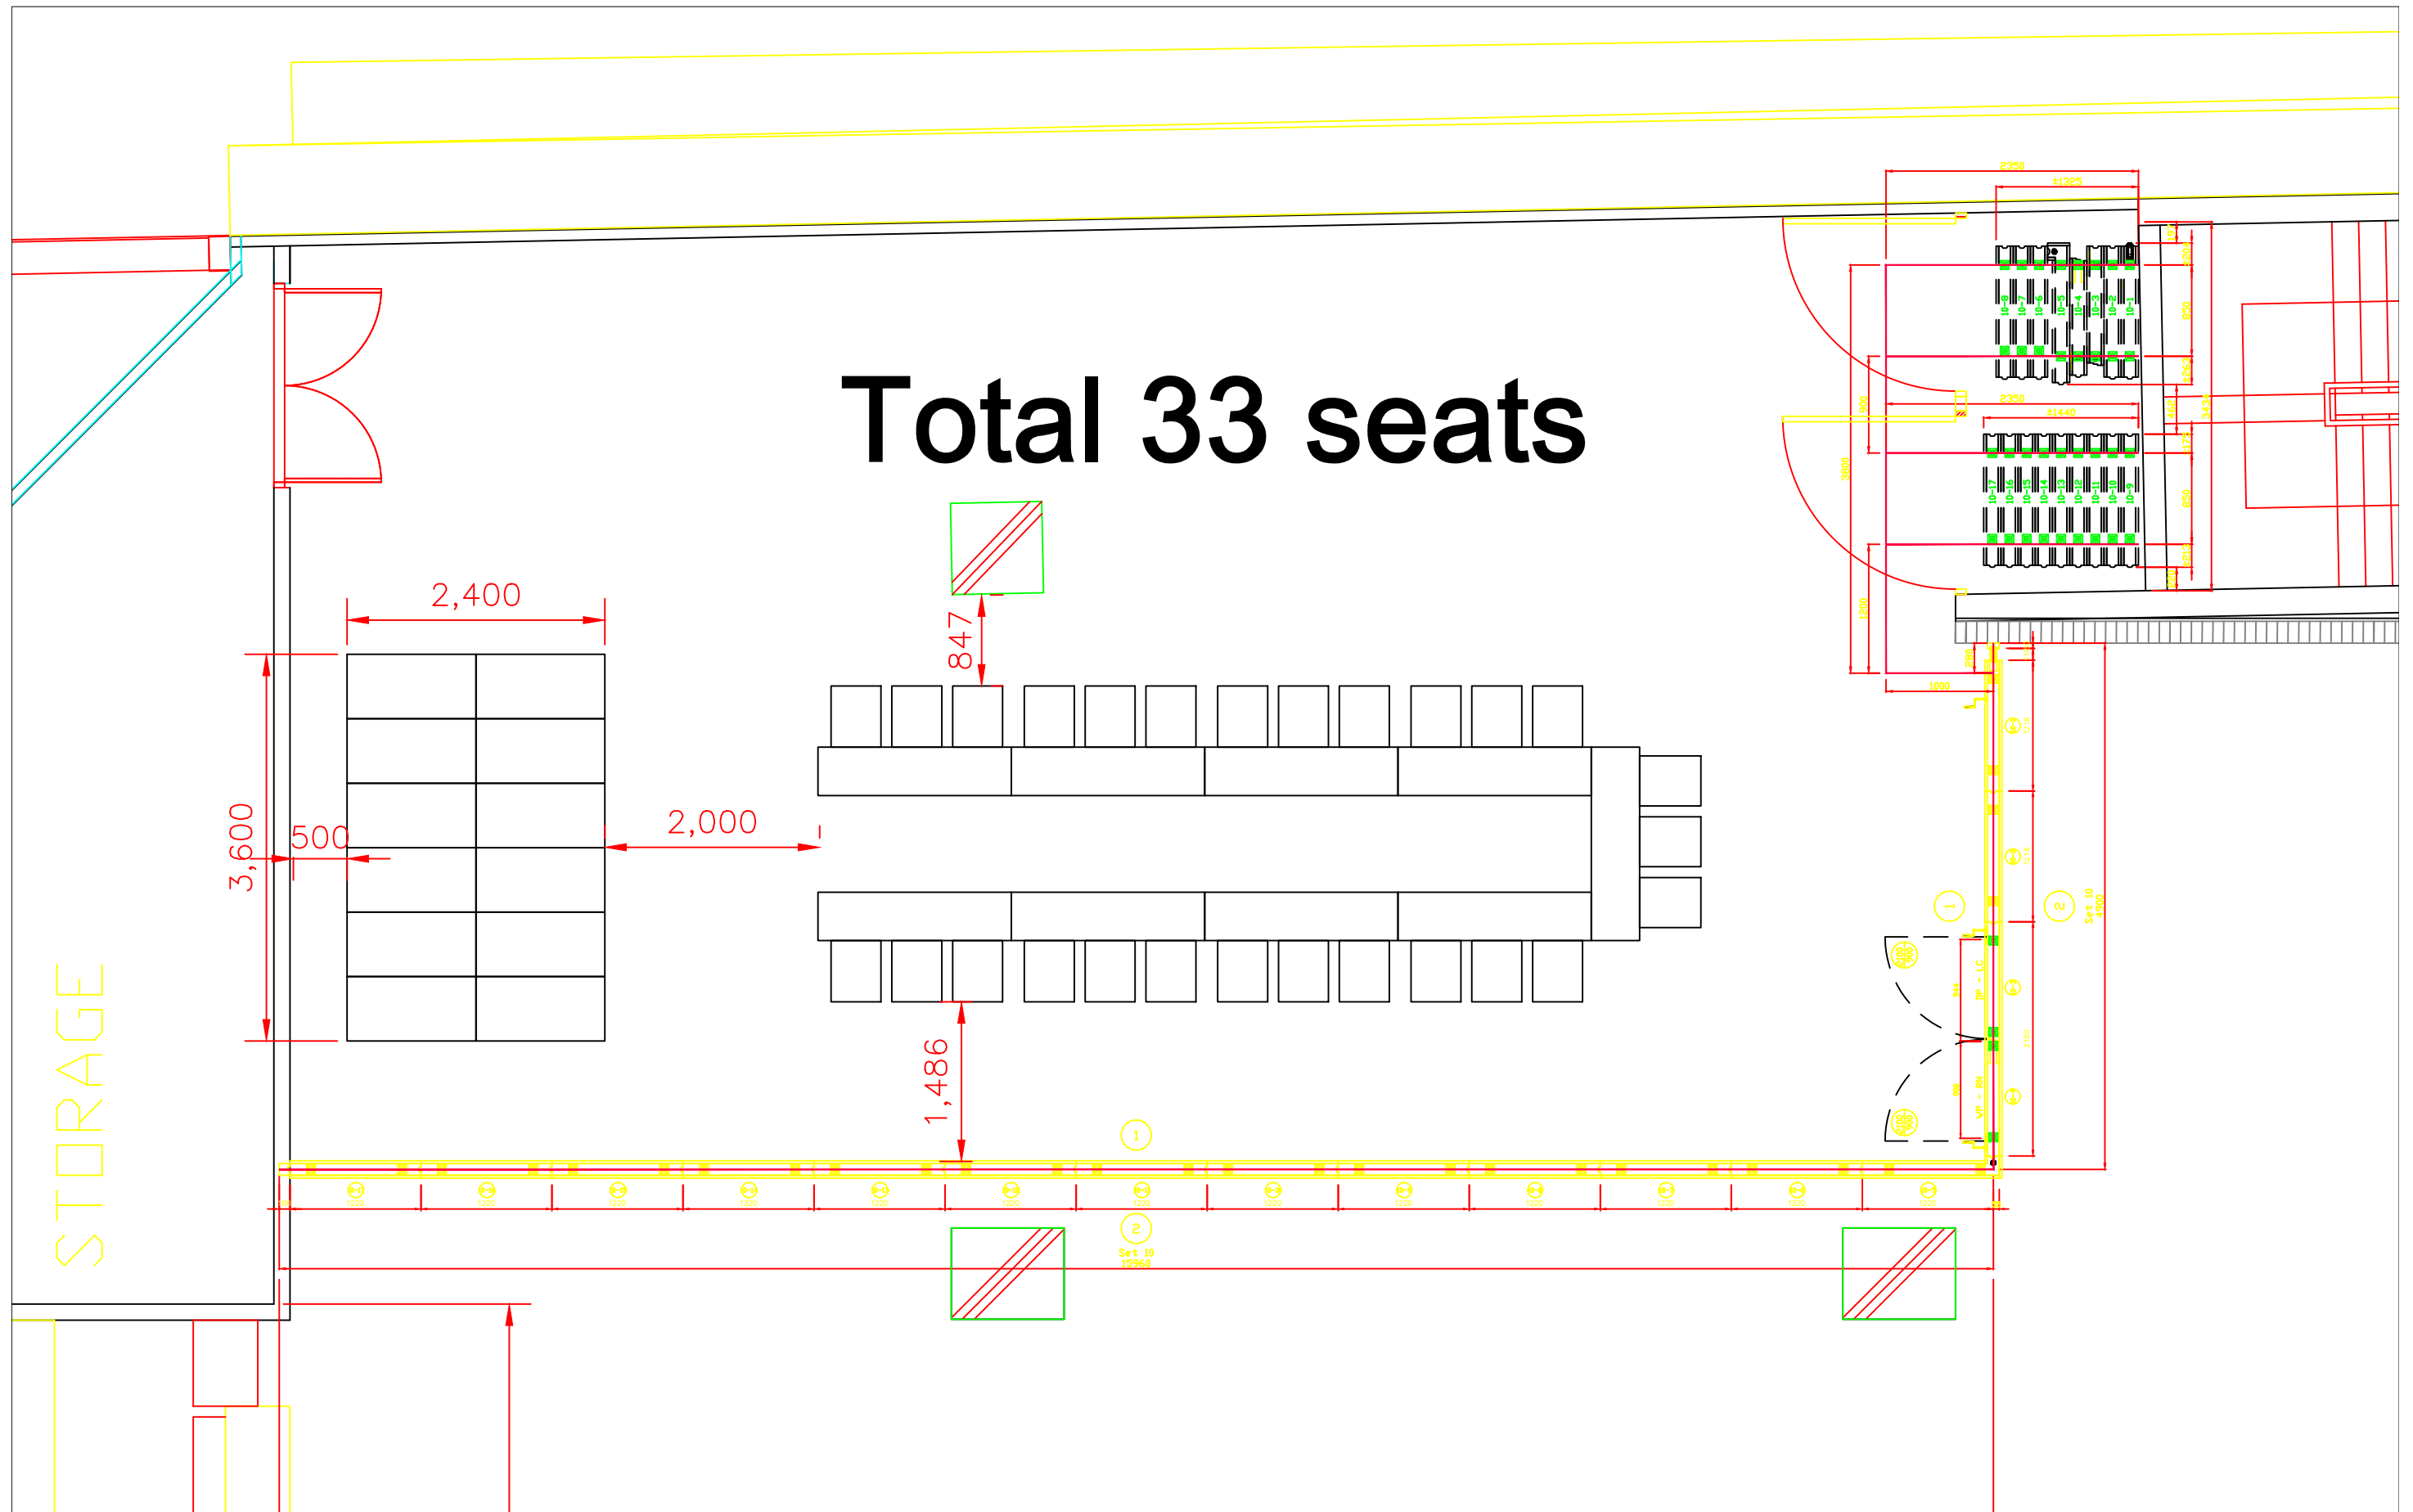

# Total 33 seats

TRUE ICON HALL  
299 ICONSIAM Shopping Center, 7th floor,  
Charoennakorn Road, Klongtong Subdistrict,  
Klongsan District, Bangkok 10600

Project Name : MR 10

Type of function : U-Shape

Pax : 33