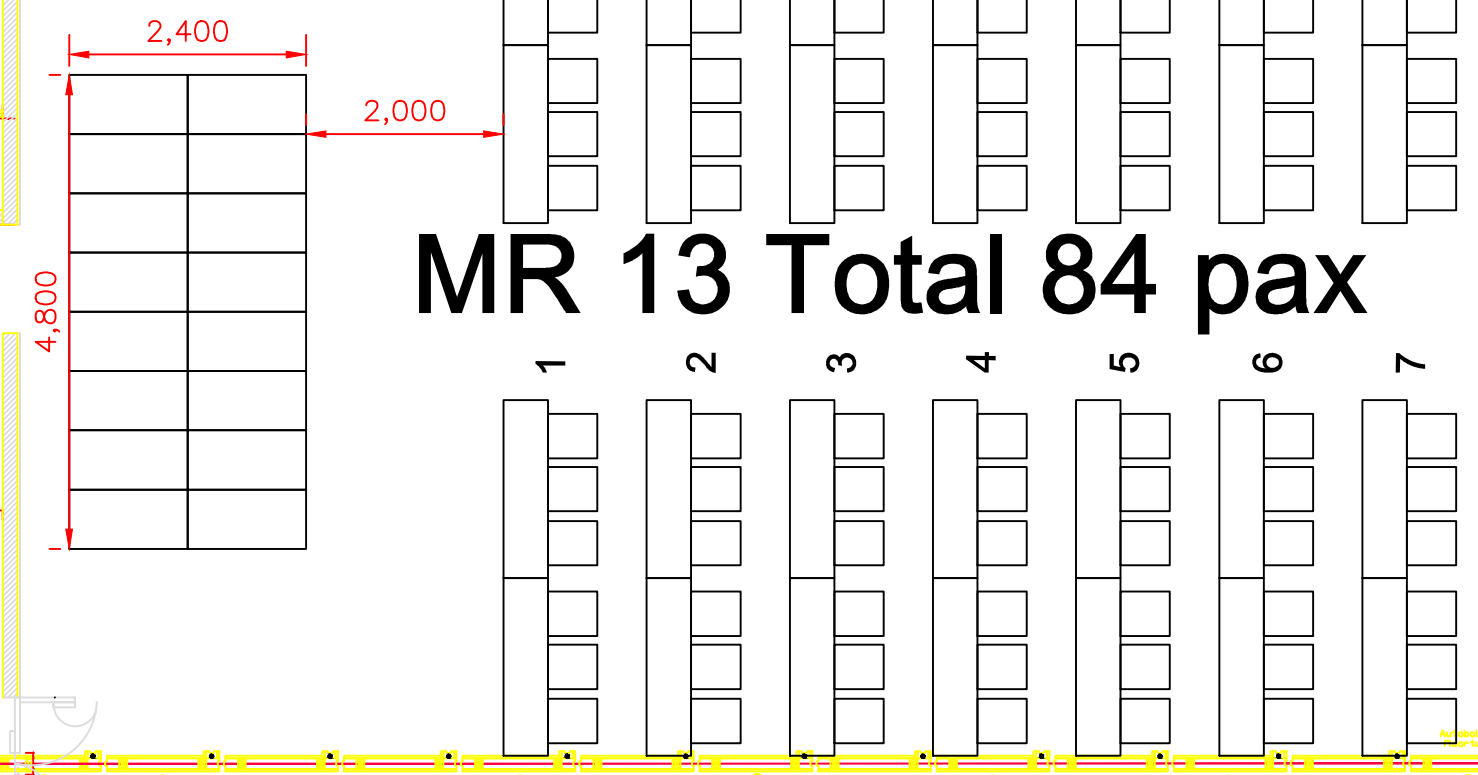

# MR 14 Total 36 pax

# MR 13 Total 84 pax

BOH

8F  
STO

8F.06  
VIP BOX

## TRUE ICON HALL

299 ICONSIAM Shopping Center, 7th floor,  
Charoennakorn Road, Klongtong Sai Subdistrict,  
Klongsan District, Bangkok 10600

Project Name : MR 13, MR 14

Type of function : *Classroom style*